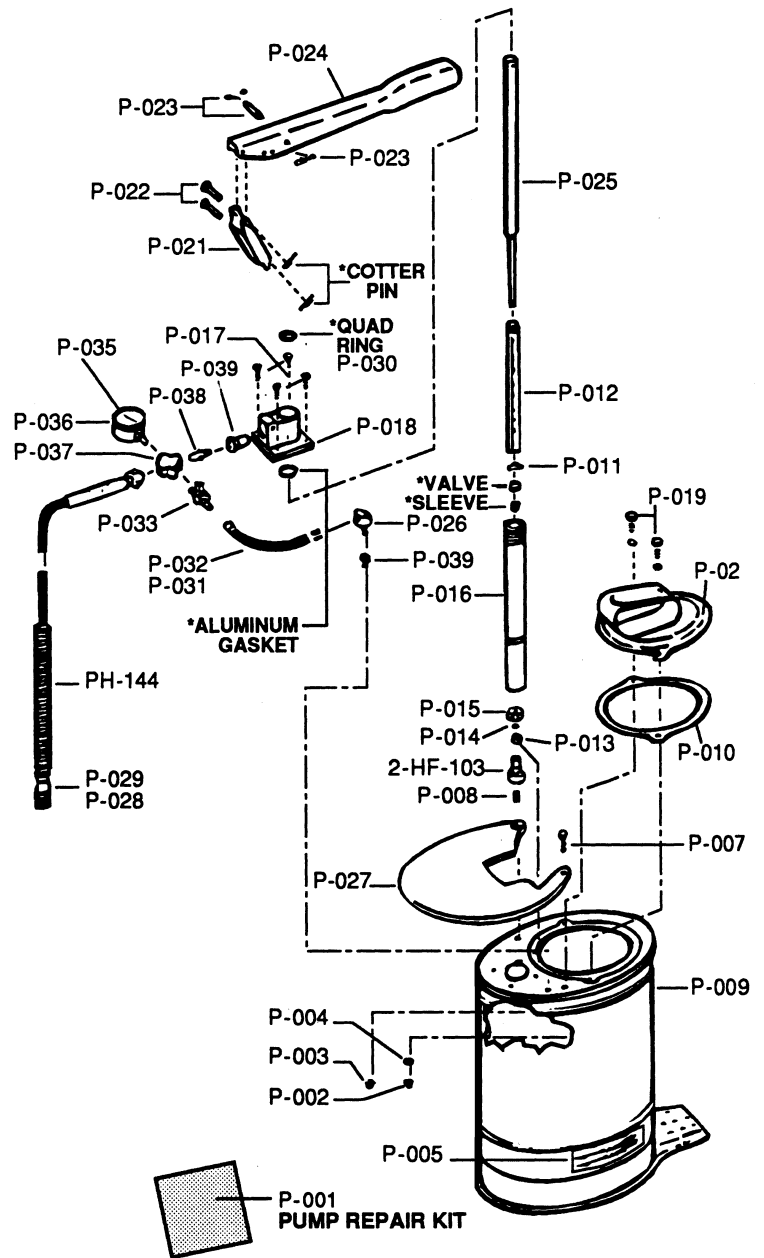

P-1000 HYDRAULIC PUMP PARTS

MODEL NO.	DESCRIPTION
P-001	Pump Repair Kit *
2-HF-103	Male Coupler
P-002	Hex Nut
P-003	Hex Head Pipe Nut
P-004	Split Washer
P-005	Warning Decal
P-007	Hex Head Cap Screw
P-008	Heavy-Duty Pipe Close Nipple
PH-144	144" High Pressure Hose
P-009	Container Only
P-010	Gasket
P-011	Star Washer
P-012	Stop Tube
P-013	Hex Head Nut
P-014	Interlocking Washer
P-015	Cup
P-016	Tube Assembly
P-017	Hex Head Cap Screws
P-018	Pump Body
P-019	Knob Bolt w/lock washer
P-020	Cover
P-021	Link
P-022	Handle Pin
P-023	Wing Nut & Stud Assembly
P-024	Lever
P-025	Plunger & Rod
P-026	Brass Elbow
P-027	Pump Guard
P-028	"O" Ring for Female Coupler
P-029	Female Coupler
P-030	Quad Ring
P-031	6" Low Pressure Hose w/fittings
P-032	6" Low Pressure Hose
P-033	1/4 Turn Valve
P-034	1/4 Turn Valve Repair Kit
P-035	Replacement Lens
P-036	2,000 PSI Gauge
P-037	Brass Cross
P-038	Check Valve
P-039	3/8 x 1/4 Brass Bushing

* (Cotter Pins, Quad Ring, Valve, Sleeve, Aluminum Gasket)